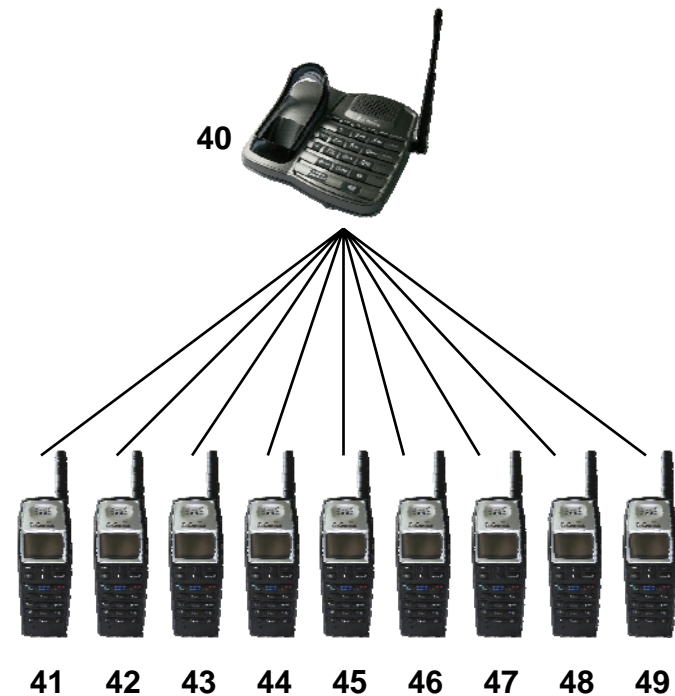

# Speakerphone

## Making Calls or 2-Way Radio Without Hand-Held

# Multiple Base Configuration

- Up to 9 handsets can be registered onto the base
- Each handset can cross register to 4 different base stations

**Expandable to be 4 lines, 36 handsets system**

.....

Extreme Outdoor Coverage