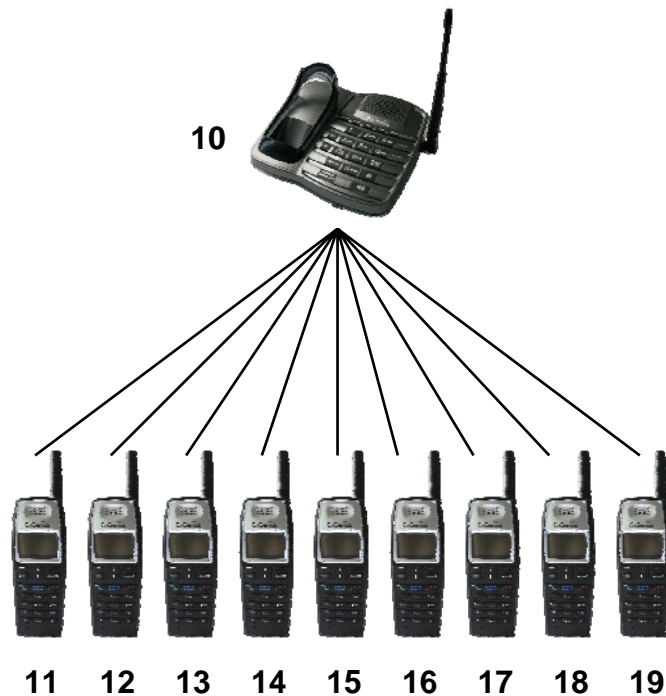

# Speakerphone

## Making Calls or 2-Way Radio Without Hand-Held

# Multiple Base Configuration

- Up to 9 handsets can be registered onto the base
- Each handset can cross register to 4 different base stations

**Expandable to be 4 lines, 36 handsets system**

.....

Extreme Outdoor Coverage